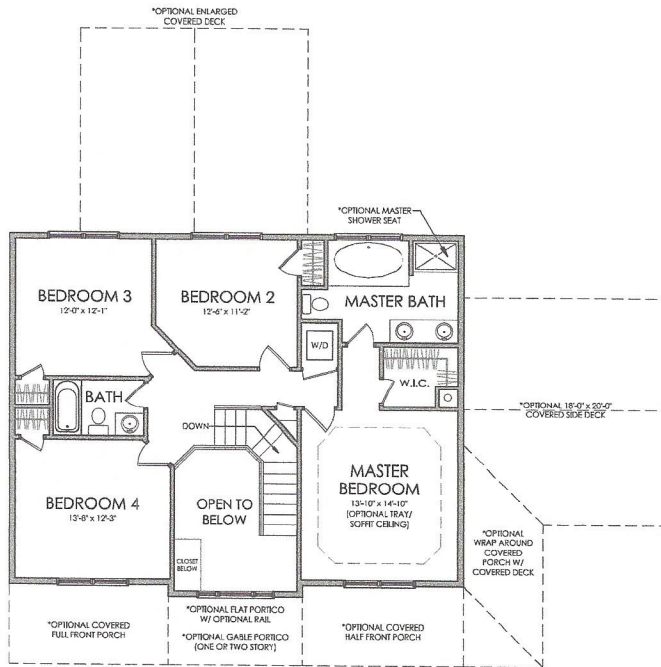

CRAFTSMAN - 2,400 SERIES

NANTUCKET - 2,400 SERIES

COLONIAL - 2,400 SERIES

STANDARD - 2,400 SERIES

2,400 SERIES - FIRST FLOOR

FIRST FLOOR: 1,250 SF

*TWO-CAR GARAGE IN BASEMENT

TOTAL: 2,500 SF

2,400 SERIES - SECOND FLOOR

SECOND FLOOR: 1,250 SF

*TWO-CAR GARAGE IN BASEMENT

TOTAL: 2,500 SF

All Square Footages are approximates

CRAFTSMAN RUSTIC FARMHOUSE
FRONT ENTRY GARAGE

NANTUCKET RUSTIC FARMHOUSE
FRONT ENTRY GARAGE

TRADITIONAL RUSTIC FARMHOUSE
FRONT ENTRY GARAGE

RUSTIC FARMHOUSE FIRST FLOOR

SIZES AVAILABLE FROM 2,800 - 3,300 Sq Ft

RUSTIC FARMHOUSE SECOND FLOOR

SIZES AVAILABLE FROM 2,800 - 3,300 Sq Ft