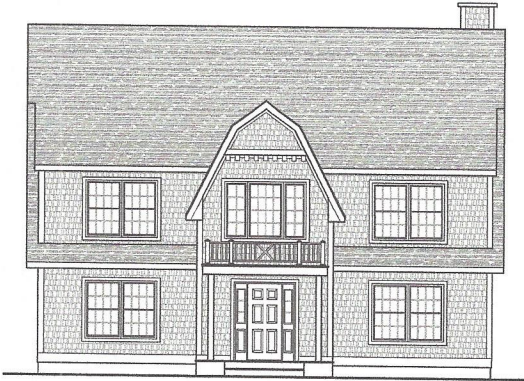

CRAFTSMAN - 2,400 SERIES

NANTUCKET - 2,400 SERIES

COLONIAL - 2,400 SERIES

STANDARD - 2,400 SERIES

2,400 SERIES - FIRST FLOOR

FIRST FLOOR: 1,250 SF

*TWO-CAR GARAGE IN BASEMENT

TOTAL: 2,500 SF

2,400 SERIES - SECOND FLOOR

SECOND FLOOR: 1,250 SF

*TWO-CAR GARAGE IN BASEMENT

TOTAL: 2,500 SF

All Square Footages are approximates

CRAFTSMAN RUSTIC FARMHOUSE
FRONT ENTRY GARAGE

NANTUCKET RUSTIC FARMHOUSE
FRONT ENTRY GARAGE

TRADITIONAL RUSTIC FARMHOUSE
FRONT ENTRY GARAGE

RUSTIC FARMHOUSE FIRST FLOOR

SIZES AVAILABLE FROM 2,800 - 3,300 Sq Ft

RUSTIC FARMHOUSE SECOND FLOOR

SIZES AVAILABLE FROM 2,800 - 3,300 Sq Ft