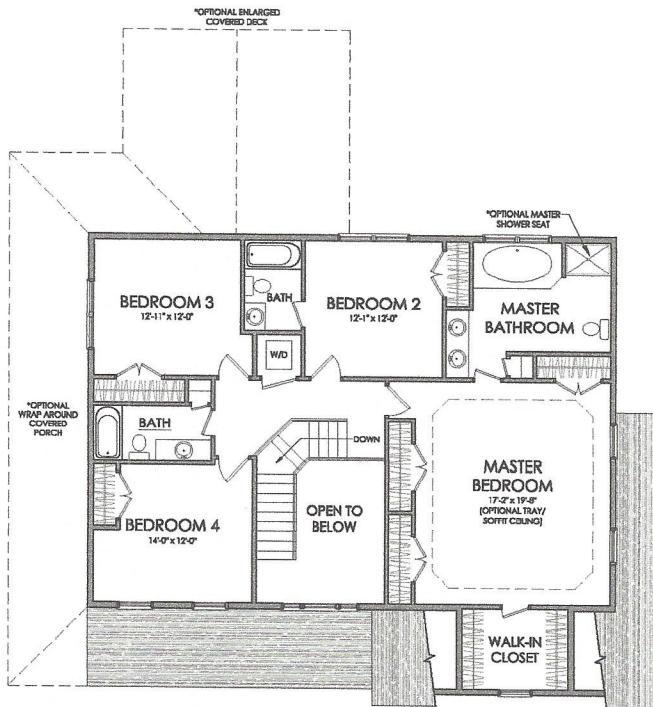

CRAFTSMAN - 2,400 SERIES

NANTUCKET - 2,400 SERIES

COLONIAL - 2,400 SERIES

STANDARD - 2,400 SERIES

2,400 SERIES - FIRST FLOOR

FIRST FLOOR: 1,250 SF

*TWO-CAR GARAGE IN BASEMENT

TOTAL: 2,500 SF

2,400 SERIES - SECOND FLOOR

SECOND FLOOR: 1,250 SF

*TWO-CAR GARAGE IN BASEMENT

TOTAL: 2,500 SF

All Square Footages are approximates

CRAFTSMAN RUSTIC FARMHOUSE
FRONT ENTRY GARAGE

NANTUCKET RUSTIC FARMHOUSE
FRONT ENTRY GARAGE

TRADITIONAL RUSTIC FARMHOUSE
FRONT ENTRY GARAGE

RUSTIC FARMHOUSE FIRST FLOOR

SIZES AVAILABLE FROM 2,800 - 3,300 Sq Ft

RUSTIC FARMHOUSE SECOND FLOOR

SIZES AVAILABLE FROM 2,800 - 3,300 Sq Ft