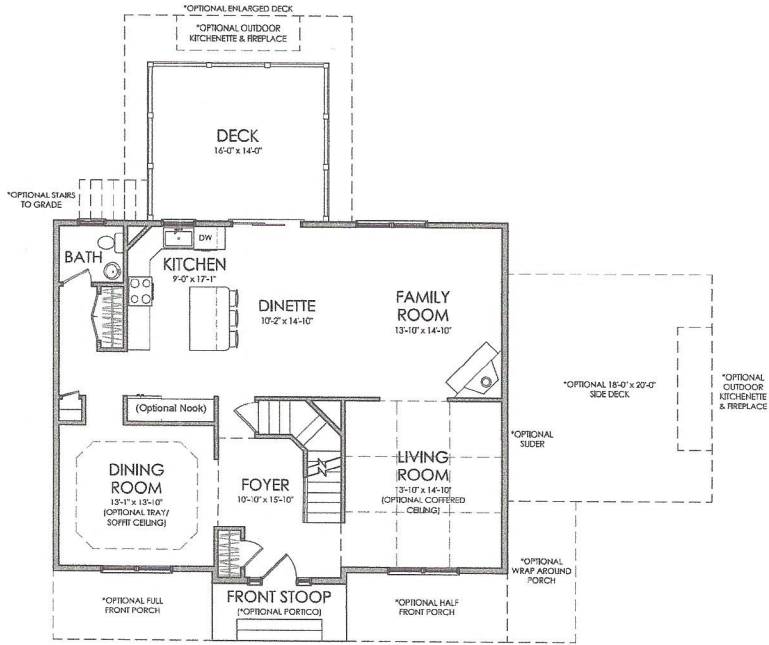

CRAFTSMAN - 2,400 SERIES

NANTUCKET - 2,400 SERIES

COLONIAL - 2,400 SERIES

STANDARD - 2,400 SERIES

2,400 SERIES - FIRST FLOOR

FIRST FLOOR: 1,250 SF

*TWO-CAR GARAGE IN BASEMENT

TOTAL: 2,500 SF

2,400 SERIES - SECOND FLOOR

SECOND FLOOR: 1,250 SF

*TWO-CAR GARAGE IN BASEMENT

TOTAL: 2,500 SF

All Square Footages are approximates

CRAFTSMAN RUSTIC FARMHOUSE
FRONT ENTRY GARAGE

NANTUCKET RUSTIC FARMHOUSE
FRONT ENTRY GARAGE

TRADITIONAL RUSTIC FARMHOUSE
FRONT ENTRY GARAGE

RUSTIC FARMHOUSE FIRST FLOOR

SIZES AVAILABLE FROM 2,800 - 3,300 Sq Ft

RUSTIC FARMHOUSE SECOND FLOOR

SIZES AVAILABLE FROM 2,800 - 3,300 Sq Ft