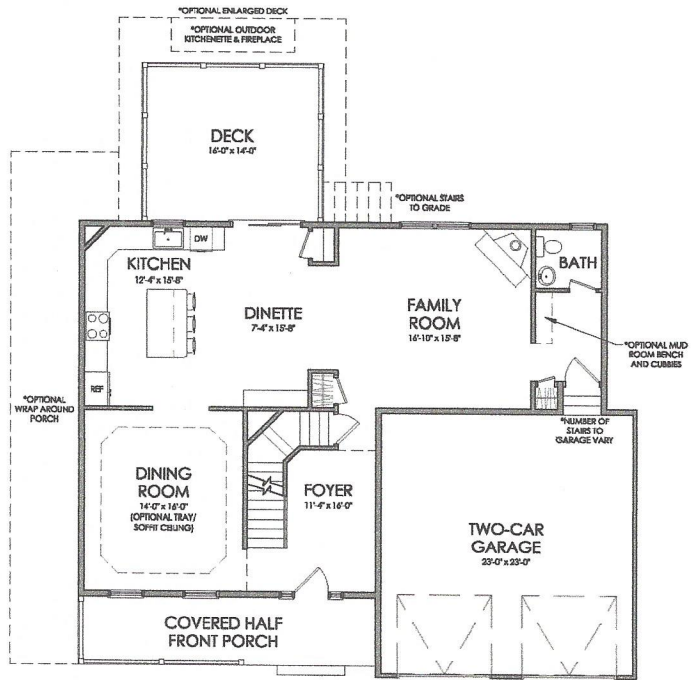

CRAFTSMAN - 2,400 SERIES

NANTUCKET - 2,400 SERIES

COLONIAL - 2,400 SERIES

STANDARD - 2,400 SERIES

2,400 SERIES - FIRST FLOOR

FIRST FLOOR: 1,250 SF

*TWO-CAR GARAGE IN BASEMENT

TOTAL: 2,500 SF

2,400 SERIES - SECOND FLOOR

SECOND FLOOR: 1,250 SF

*TWO-CAR GARAGE IN BASEMENT

TOTAL: 2,500 SF

All Square Footages are approximates

CRAFTSMAN RUSTIC FARMHOUSE
FRONT ENTRY GARAGE

NANTUCKET RUSTIC FARMHOUSE
FRONT ENTRY GARAGE

TRADITIONAL RUSTIC FARMHOUSE
FRONT ENTRY GARAGE

RUSTIC FARMHOUSE FIRST FLOOR

SIZES AVAILABLE FROM 2,800 - 3,300 Sq Ft

RUSTIC FARMHOUSE SECOND FLOOR

SIZES AVAILABLE FROM 2,800 - 3,300 Sq Ft